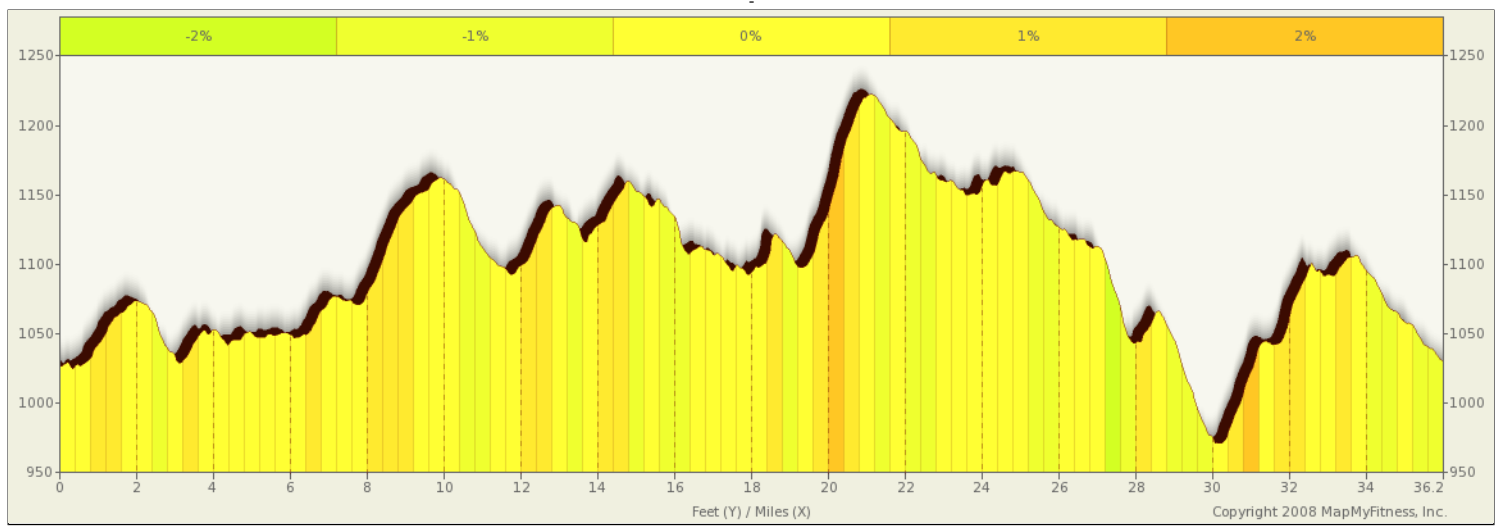

ROUTE DESCRIPTION:
No Description Provided

ROUTE DESCRIPTION:
 No Description Provided

Notes		
AT	FOR	NOTES
0.23 mi.	1mi 1858ft	Turn right at Co Road 215
1.59 mi.	4720ft	Turn right to stay on Co Road 215
2.48 mi.	4mi 3153ft	Turn left at Co Road 223
7.08 mi.	66ft	Turn left at Co Road 224
7.09 mi.	3mi 3786ft	Continue onto Co Road 211
10.81 mi.	3996ft	Turn left at Co Road 213
11.56 mi.	2mi 4247ft	Turn right at Co Road 212
14.37 mi.	3200ft	Turn right at Co Road 214
14.97 mi.	1mi 2776ft	Turn left at Co Road 210
16.5 mi.	1mi 3758ft	Turn right to stay on Co Road 210
18.21 mi.	665ft	Slight left at Creek 210
18.34 mi.	0ft	Turn left at Co Road 272/ Joppa Rd/ Shady Grove Continue to follow Co Road 272
18.34 mi.	4mi 2759ft	Turn left at Co Road 272/ Joppa Rd/ Shady Grove Continue to follow Co Road 272

Notes		
AT	FOR	NOTES
22.86 mi.	3476ft	Turn left to stay on Co Road 272
23.52 mi.	3924ft	Turn left at Farm to Market 243
24.26 mi.	1mi 1644ft	Turn right at Co Road 274
25.57 mi.	0ft	Turn left at Co Road 276
25.57 mi.	1mi 3327ft	Turn left at Co Road 276
27.2 mi.	3mi 2287ft	Continue onto Co Road 236
30.64 mi.	1mi 5090ft	Turn right at Co Road 207
32.6 mi.	1mi 1936ft	Turn left at Co Road 210
33.97 mi.	3745ft	Continue straight onto Co Road 209
34.68 mi.	1mi 1347ft	Continue onto Farm to Market Road 970
35.93 mi.	1395ft	Turn right at Co Road 215
36.2 mi.	-	Stop