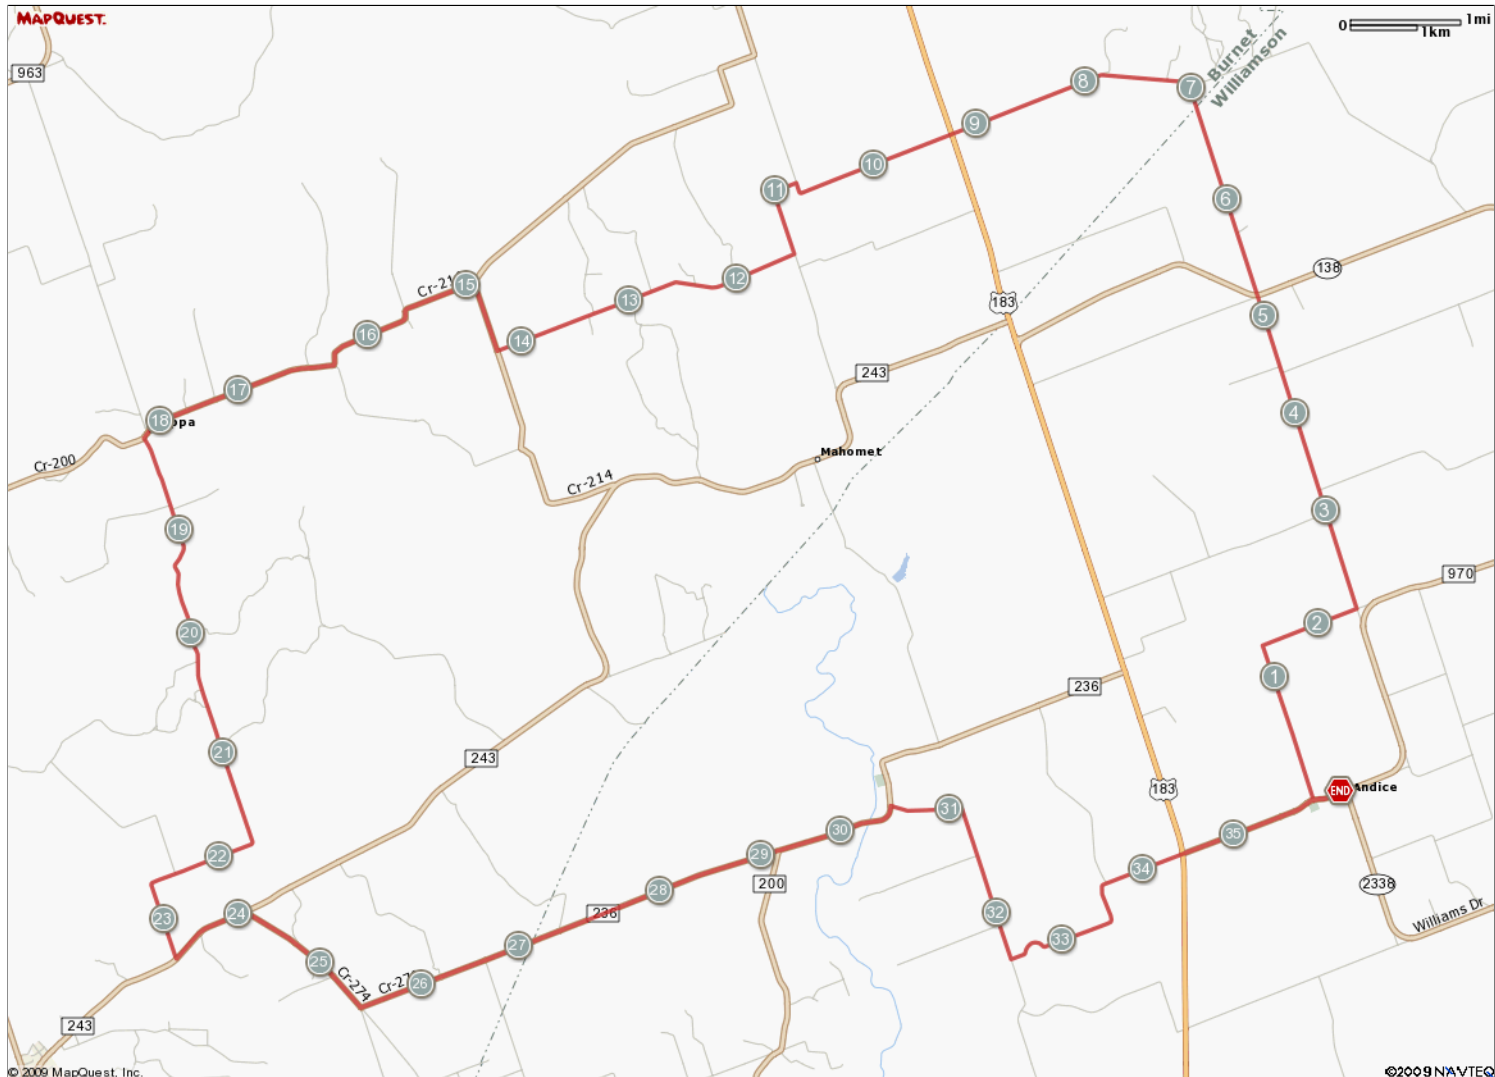

ROUTE DESCRIPTION:
No Description Provided

ROUTE DESCRIPTION:
 No Description Provided

Notes		
AT	FOR	NOTES
0.23 mi.	1mi 1858ft	Turn right at Co Road 215
1.59 mi.	4720ft	Turn right to stay on Co Road 215
2.48 mi.	4mi 3153ft	Turn left at Co Road 223
7.08 mi.	66ft	Turn left at Co Road 224
7.09 mi.	3mi 3786ft	Continue onto Co Road 211
10.81 mi.	3996ft	Turn left at Co Road 213
11.56 mi.	2mi 4247ft	Turn right at Co Road 212
14.37 mi.	3200ft	Turn right at Co Road 214
14.97 mi.	1mi 2776ft	Turn left at Co Road 210
16.5 mi.	1mi 3758ft	Turn right to stay on Co Road 210
18.21 mi.	665ft	Slight left at Creek 210
18.34 mi.	0ft	Turn left at Co Road 272/ Joppa Rd/ Shady Grove Continue to follow Co Road 272
18.34 mi.	4mi 2759ft	Turn left at Co Road 272/ Joppa Rd/ Shady Grove Continue to follow Co Road 272

Notes		
AT	FOR	NOTES
22.86 mi.	3476ft	Turn left to stay on Co Road 272
23.52 mi.	3924ft	Turn left at Farm to Market 243
24.26 mi.	1mi 1644ft	Turn right at Co Road 274
25.57 mi.	0ft	Turn left at Co Road 276
25.57 mi.	1mi 3327ft	Turn left at Co Road 276
27.2 mi.	3mi 2287ft	Continue onto Co Road 236
30.64 mi.	1mi 5090ft	Turn right at Co Road 207
32.6 mi.	1mi 1936ft	Turn left at Co Road 210
33.97 mi.	3745ft	Continue straight onto Co Road 209
34.68 mi.	1mi 1347ft	Continue onto Farm to Market Road 970
35.93 mi.	1395ft	Turn right at Co Road 215
36.2 mi.	-	Stop